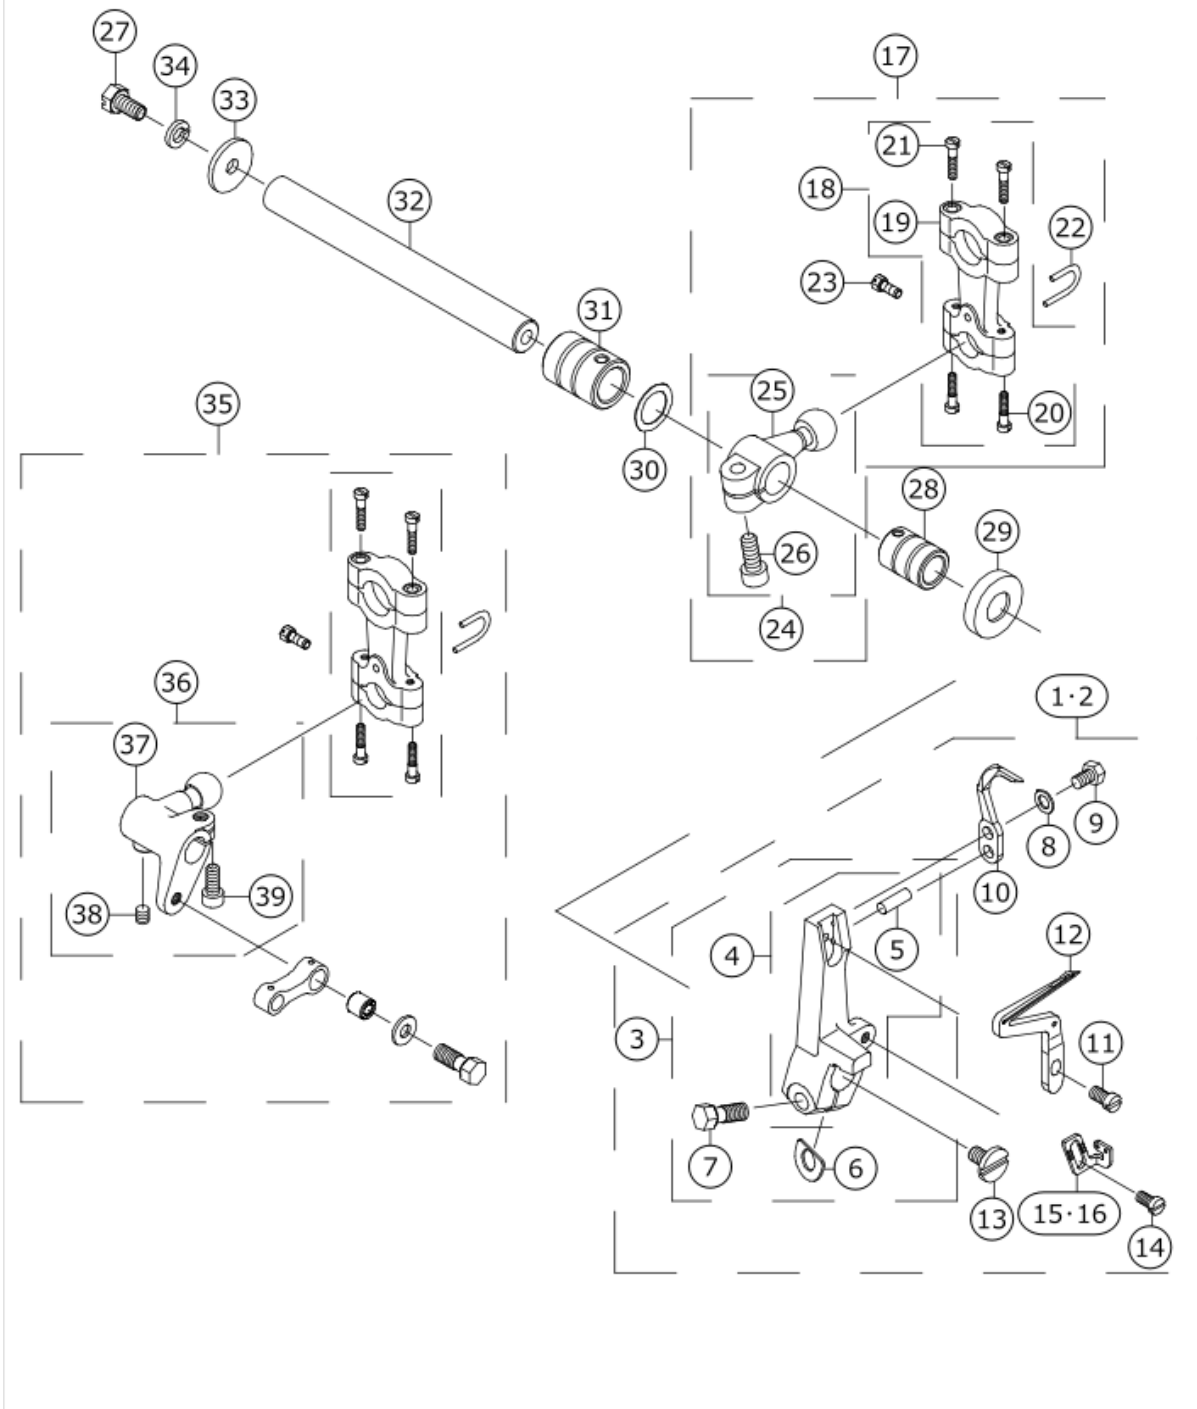

LOWER LOOPER COMPONENTS

MODEL	04D/14D	16D/43D	16D-50H
PARTS NO		15	16
		1	2
		25	37
			38
		24	36
		17	35