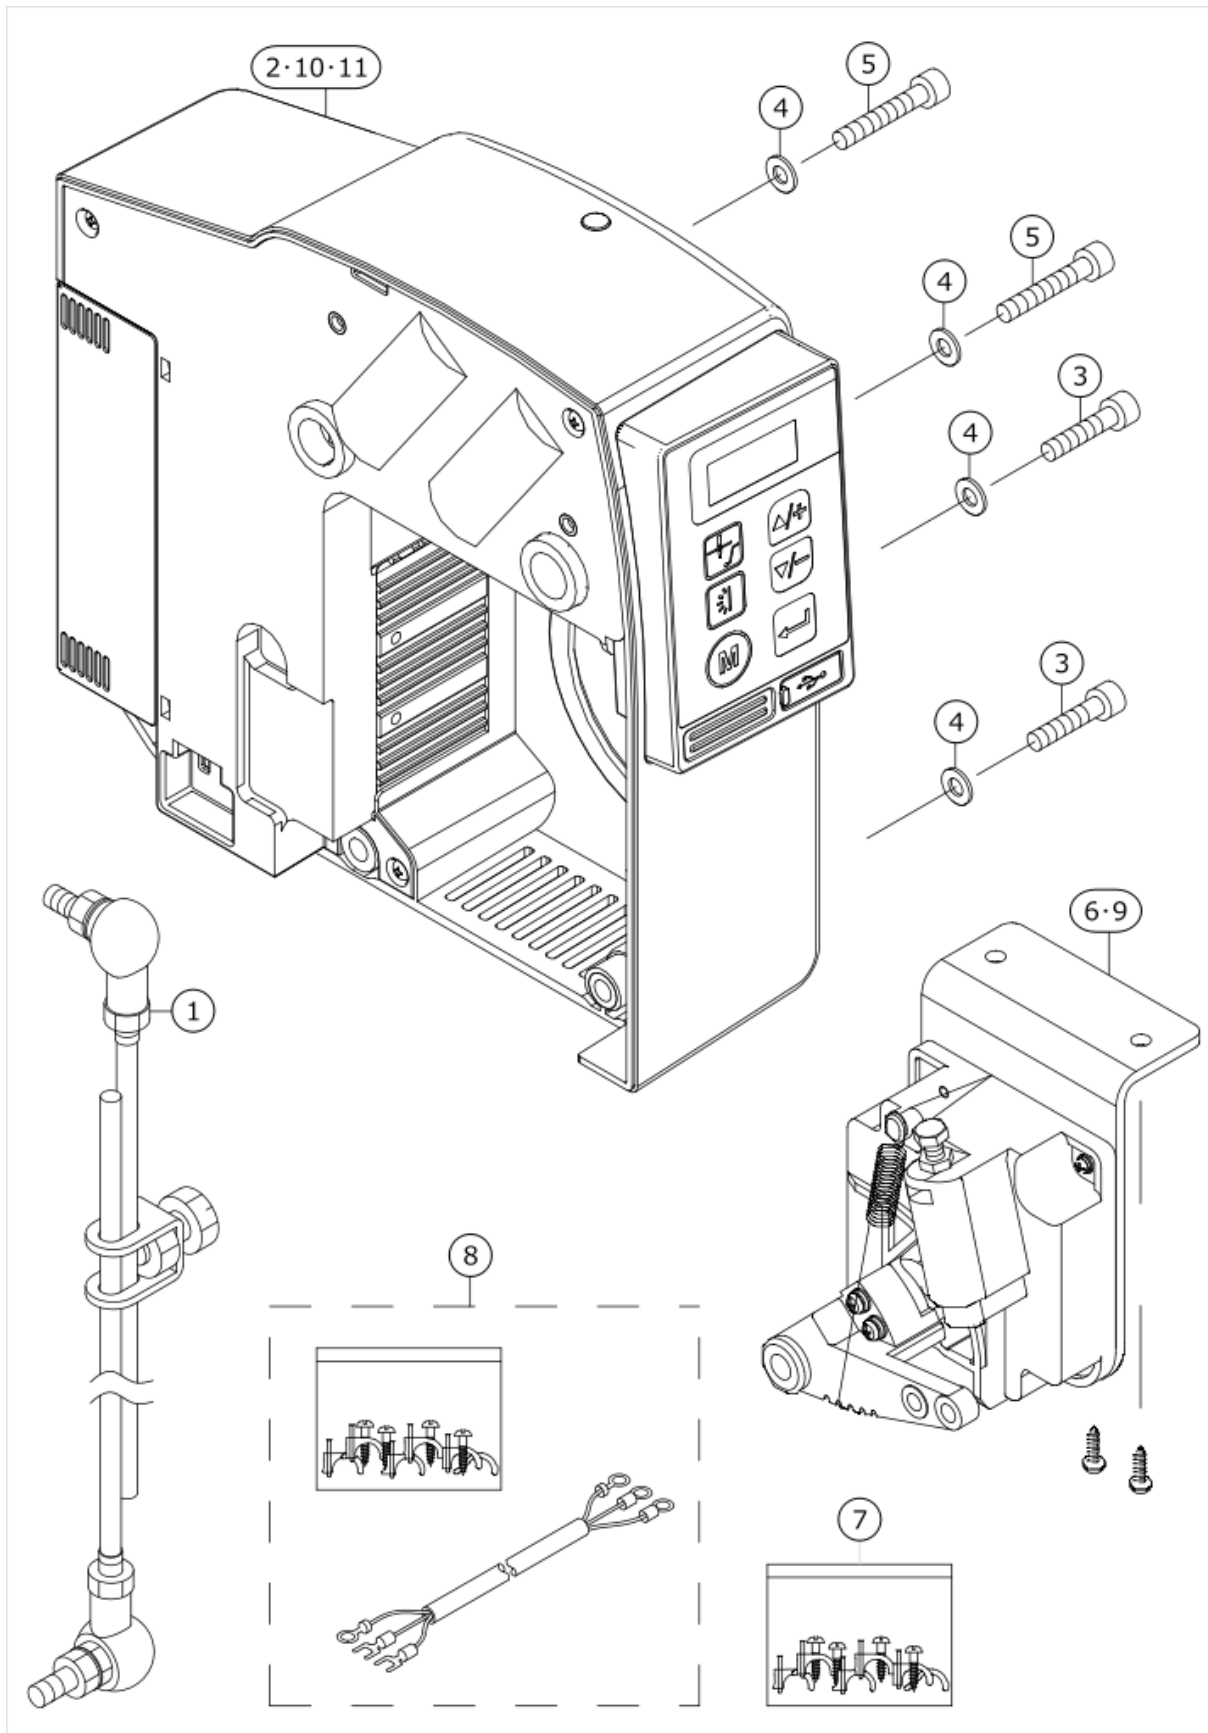

PSC UNIT

No.	品番	品名	備考	子部品	消耗品	個数
1	40244875	CONNECTING_ROD_ASSY				1.00
2	40232945	CONTROL_BOX_MO68_DD10_1P				1.00
3	40235238	M_SCREW				2.00
4	70000356	WASHER				4.00
5	40249102	M_SCREW				2.00
6	40244874	PEDAL_SENSOR_BASE_ASSY				1.00
7	40215705	ACCESSORIES_PARTS_ASSY	EXCEPT CE			1.00
8	40261292	ACCESSORIES PARTS ASSY CE	TYPE CE			1.00
9	40262046	PEDAL_SENSOR_BASE_ASSY_CE	TYPE CE			1.00
10	40235253	CONTROL_BOX_DD10_1P220-240V_CE	TYPE CE			1.00
11	40251545	CONTROL_BOX_MO68_DD10_1P120	TYPE 110V			1.00