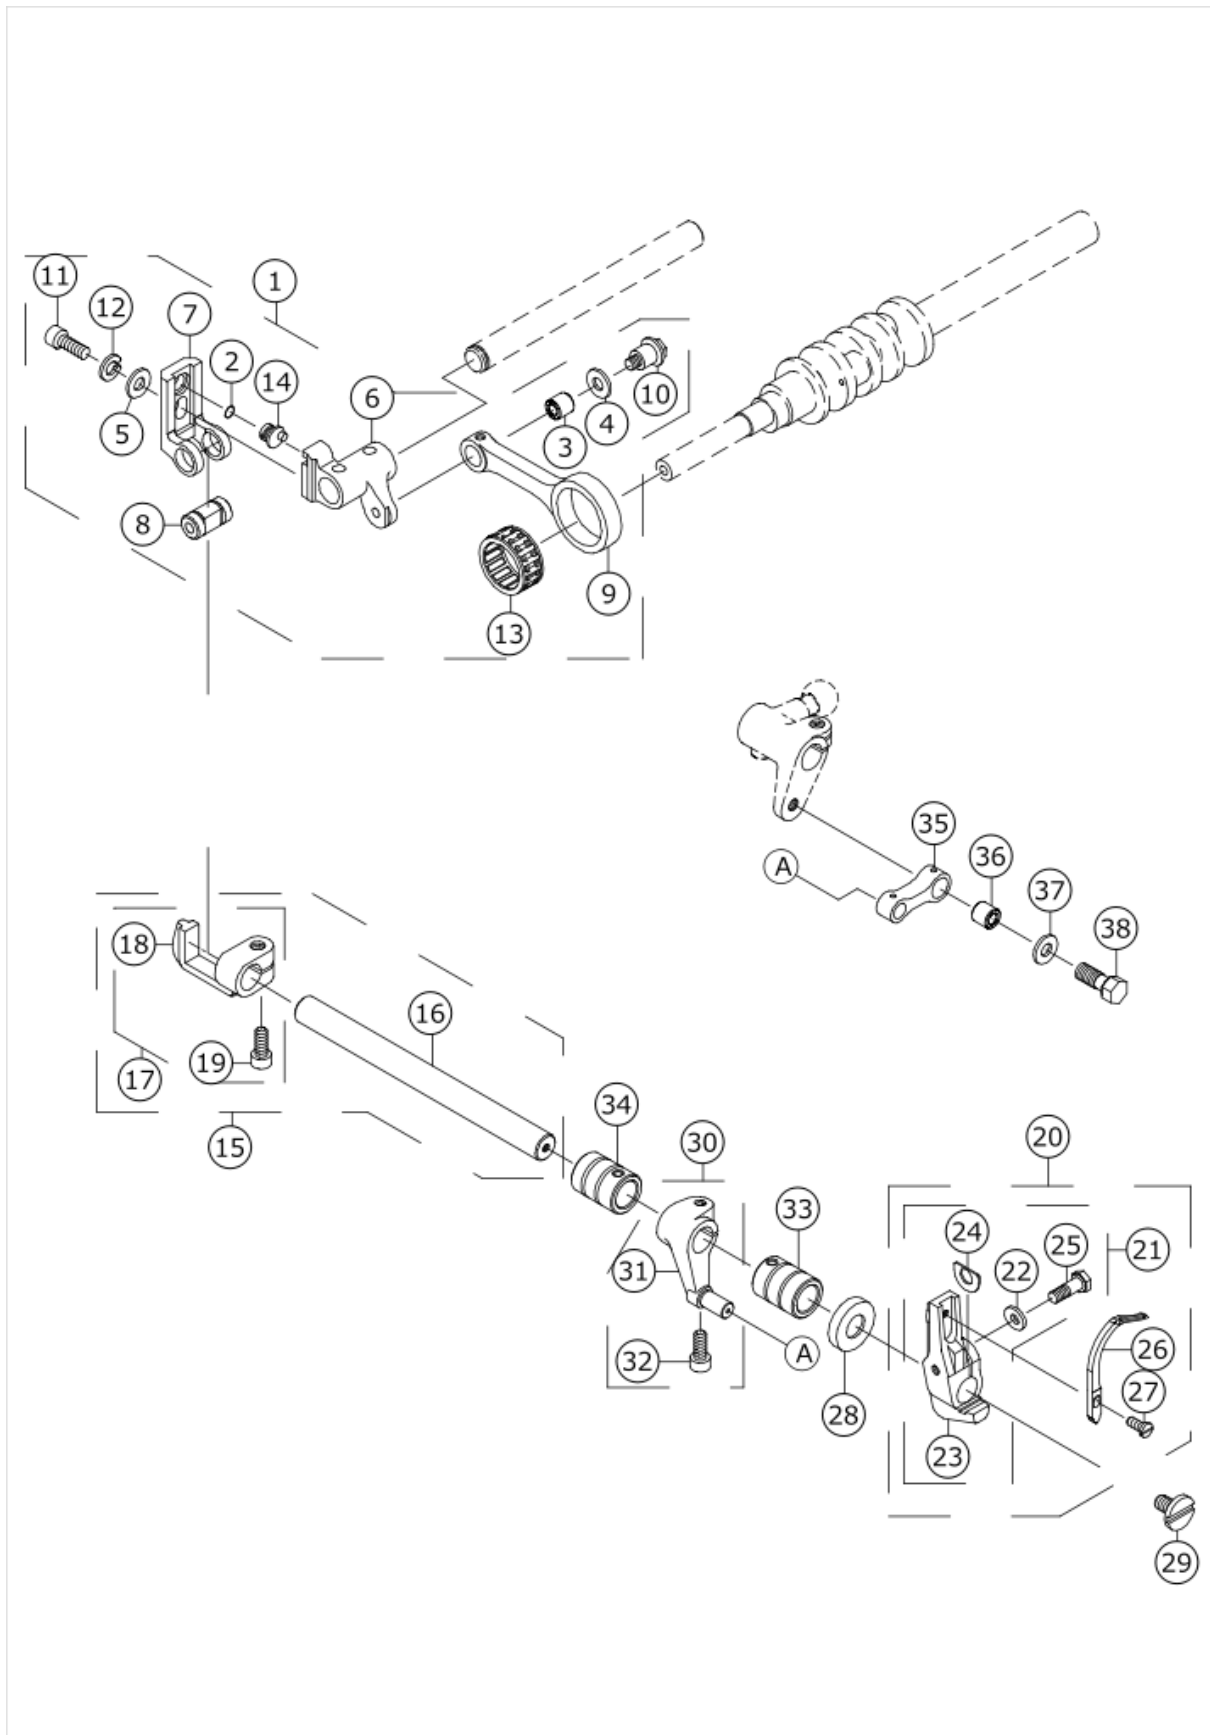

CHAIN LOOPER COMPONENTS (1)

No.	品番	品名	備考	子部品	消耗品	個数
1	70000479	CONNECTING ROD COMB.				1.00
2	70000139	O-RING		*		1.00
3	70000317	BUSHING		*		1.00
4	70000346	GASKET		*		1.00
5	70000357	WASHER		*		1.00
6	70000463	ADJUSTING SEAT		*		1.00
7	70000464	ADJUSTING SEAT		*		1.00
8	70000467	SHAFT		*		1.00
9	70000478	CONNECTING ROD		*		1.00
10	70000514	E_SCREW		*		1.00
11	70000561	E_SCREW		*		1.00
12	70000616	WASHER		*		1.00
13	70000697	BEARING		*		1.00
14	70000703	ECCENTRIC		*		1.00
15	70000465	SLIDE BLOCK GUIDE				1.00
16	70000461	SHAFT		*		1.00
17	70000466	SLIDE BLOCK GUIDE		*		1.00
18	70000462	SLIDE BLOCK GUIDE		*		1.00
19	70000590	M_SCREW		*		1.00
20	70000475	LOOPER COMB.				1.00
21	70000476	LOOPER HOLDER		*		1.00
22	70000351	WASHER		*		1.00
23	70000474	LOOPER HOLDER		*		1.00
24	70000380	GASKET		*		1.00
25	70000531	E_SCREW		*		1.00
26	70000473	LOOPER		*		1.00
27	70000508	E_SCREW		*		1.00
28	70000270	OIL SEAL				1.00
29	70000525	SCREW				1.00
30	70000471	LOOPER CONNECTING ROD				1.00
31	70000470	LOOPER CONNECTING ROD		*		1.00
32	70000590	M_SCREW		*		1.00
33	70000477	BUSHING				1.00
34	70000410	BUSHING				1.00
35	70000472	CONNECTING ROD				1.00
36	70000317	BUSHING				1.00
37	70000346	GASKET				1.00
38	70000514	E_SCREW				1.00