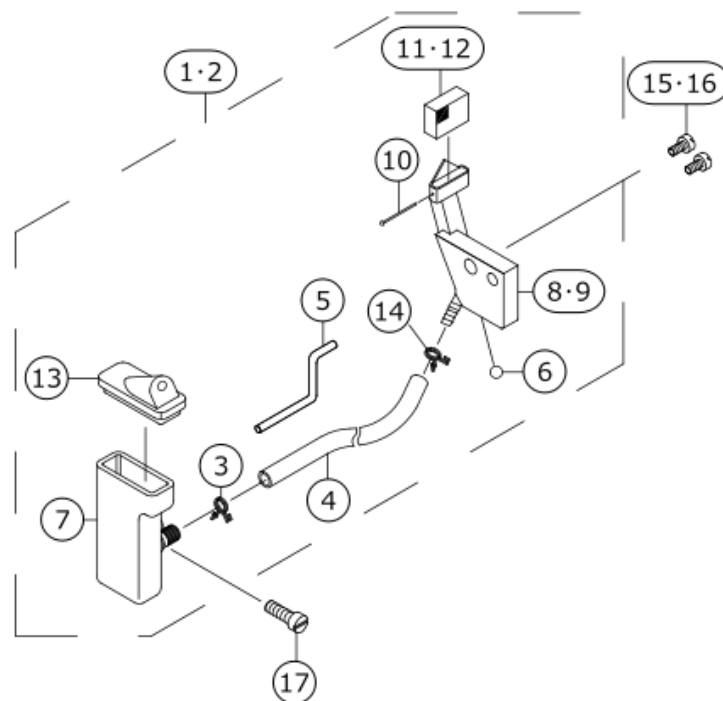

NEEDLE COOLER UNIT COMPONENTS

MODEL	04D/14D	16D/43D
PARTS NO	11	12
	8	9
	1	2
	15	16