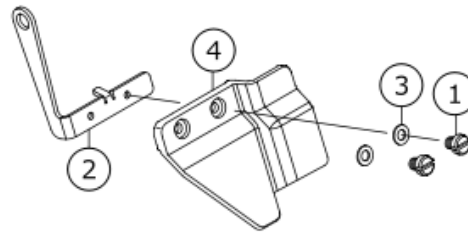

TAPE INSERTION COMPONENTS

No.	品番	品名	備考	子部品	消耗品	個数
1	70000908	M_SCREW				2.00
2	40159574	SAFETY PLATE BRACKET				1.00
3	40159576	WASHER				2.00
4	40159810	SAFETY PLATE				1.00
5	70000549	E_SCREW				1.00
6	40159817	PRESSER FOOT				1.00
7	40159815	TAPE GUIDE COMB.				1.00
8	70000908	M_SCREW		*		1.00
9	70000452	NUT		*		1.00
10	70000359	WASHER		*		1.00
11	40159576	WASHER		*		1.00
12	40159811	TAPE GUIDE		*		1.00
13	40159813	TAPE GUIDE		*		1.00
14	40159814	E_SCREW		*		1.00
15	40159812	TAPE GUIDE		*		1.00
16	70000098	TAPE HOLDER	OPTIONAL PARTS			1.00