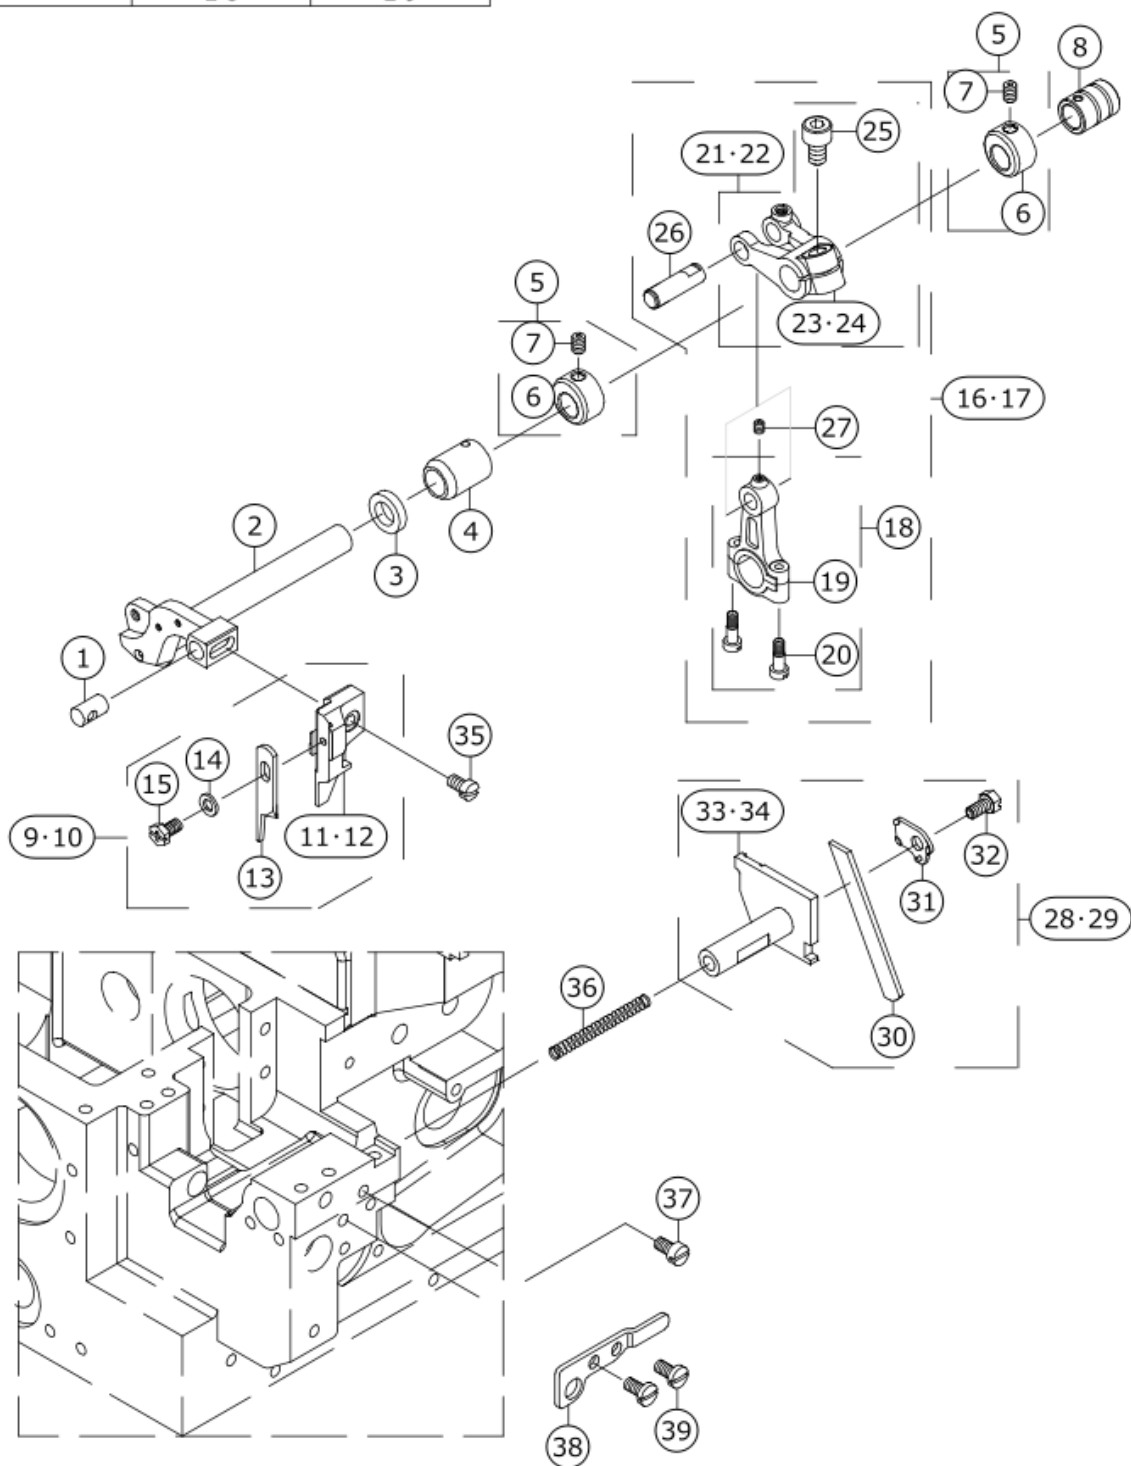

KNIFE COMPONENTS

MODEL	04D/14D	16D/43D
PARTS NO	23	24
	21	22
	16	17
	11	12
	9	10
	33	34
	28	29