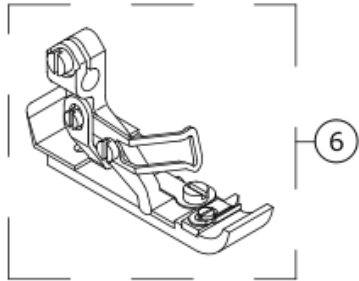

TAPE INSERTION COMPONENTS

No.	品番	品名	備考	子部品	消耗品	個数
1	70000908	M_SCREW				2.00
2	40159574	SAFETY PLATE BRACKET				1.00
3	40159576	WASHER				2.00
4	40159810	SAFETY PLATE				1.00
5	70000549	E_SCREW				1.00
6	40159817	PRESSER FOOT				1.00
7	40159815	TAPE GUIDE COMB.				1.00
8	70000908	M_SCREW		*		1.00
9	70000452	NUT		*		1.00
10	70000359	WASHER		*		1.00
11	40159576	WASHER		*		1.00
12	40159811	TAPE GUIDE		*		1.00
13	40159813	TAPE GUIDE		*		1.00
14	40159814	E_SCREW		*		1.00
15	40159812	TAPE GUIDE		*		1.00
16	70000098	TAPE HOLDER	OPTIONAL PARTS			1.00