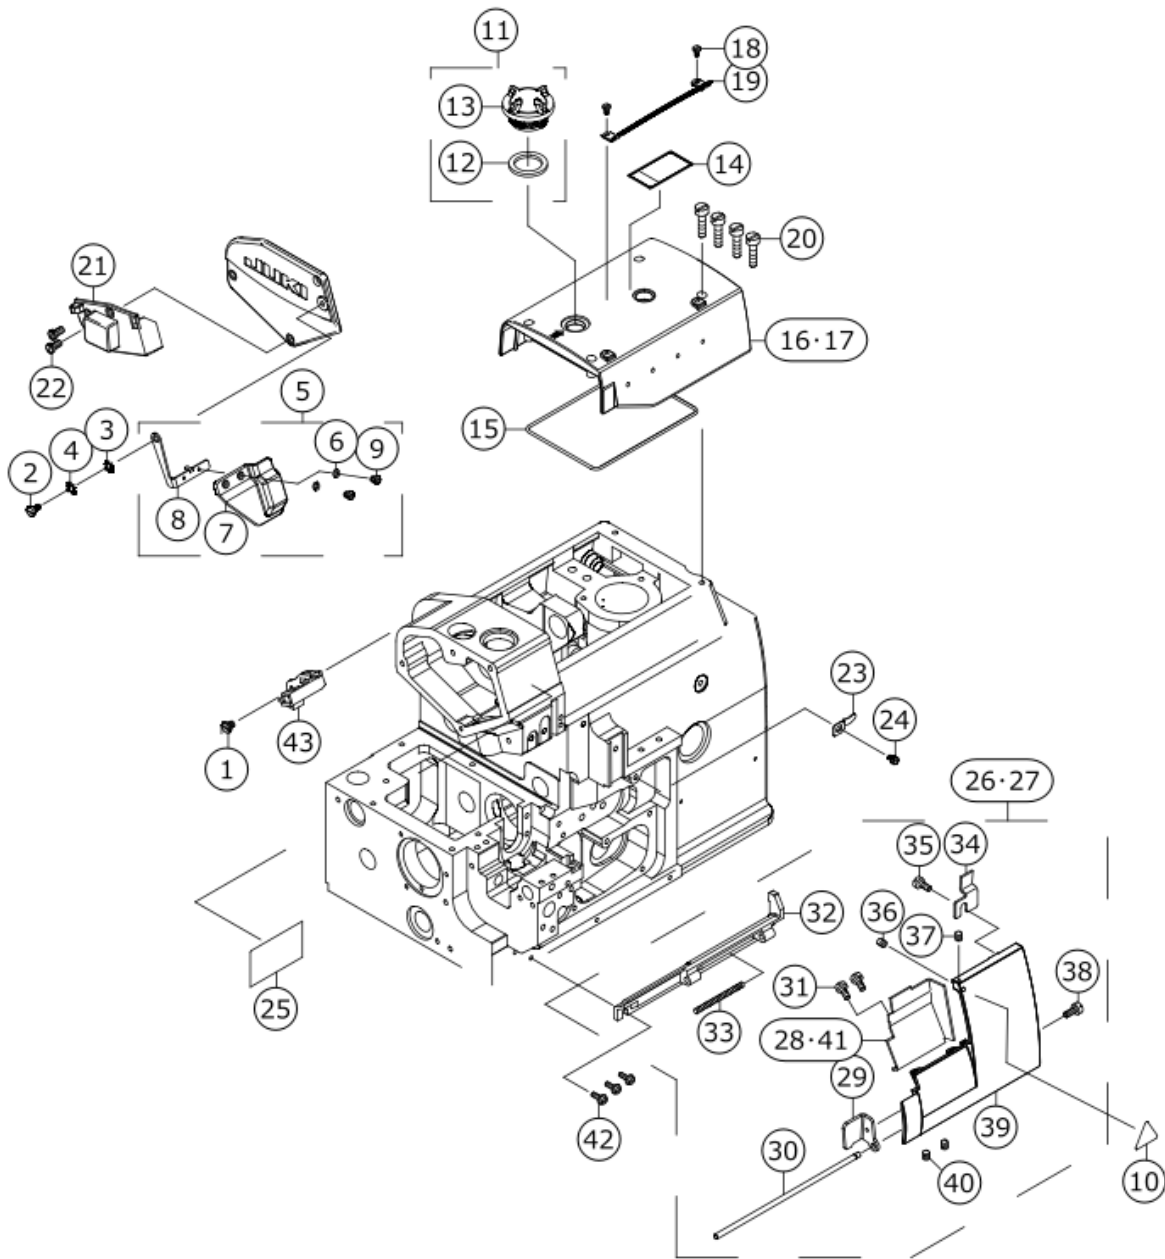

MISCELLANEOUS COVER COMPONENTS (3)

MODEL	04D/14D	16D/43D
PARTS NO	28	41
	26	27