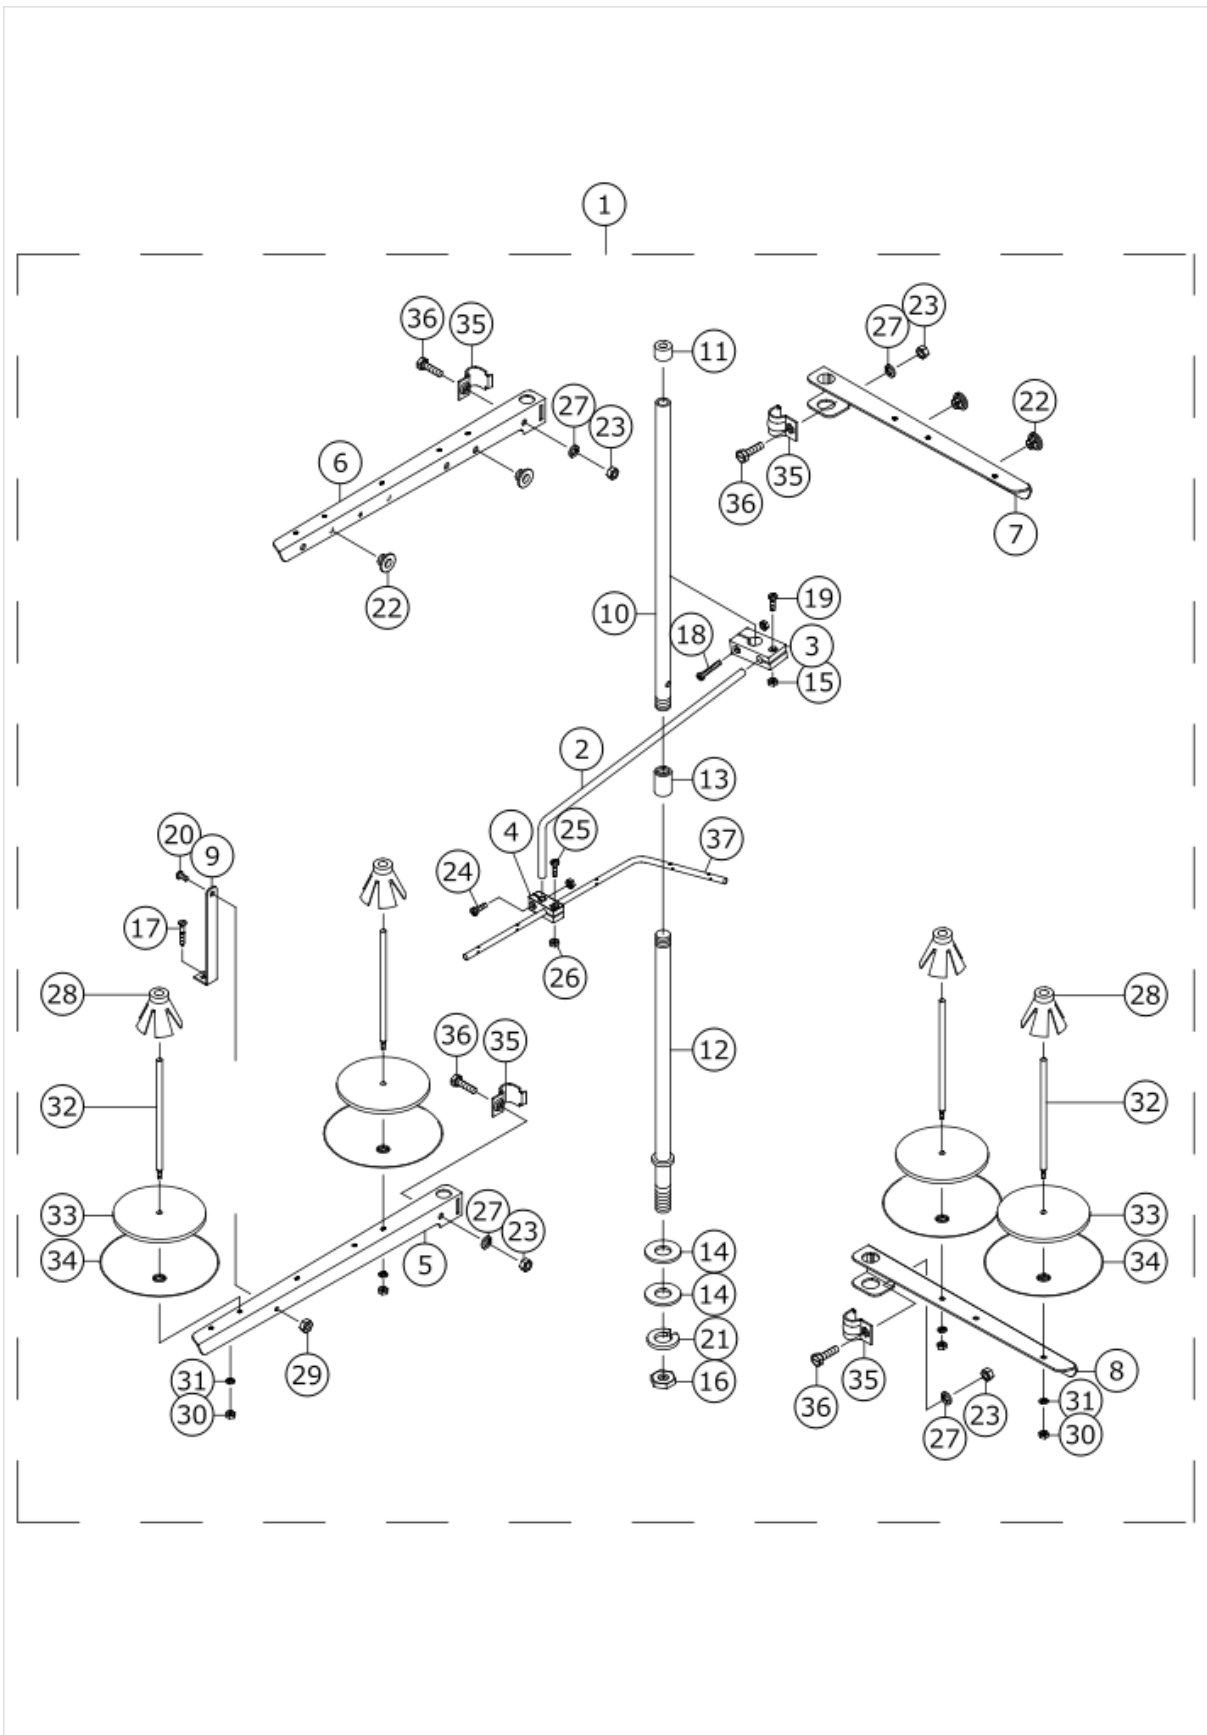

THREAD STAND COMPONENTS (FOR MO-6814D)

No.	品番	品名	備考	子部品	消耗品	個数
1	40179484	THREAD STAND COMB.				1.00
2	70000179	THREAD GUIDE BAR		*		1.00
3	70000180	FIXED SEAT		*		1.00
4	70000181	FIXED SEAT		*		1.00
5	70000182	THREAD GUIDE BAR		*		1.00
6	70000183	THREAD GUIDE BAR		*		1.00
7	70000184	THREAD GUIDE BAR		*		1.00
8	70000185	THREAD GUIDE BAR		*		1.00
9	70000186	SUPPORTER		*		1.00
10	70000188	THREAD STAND ROD		*		1.00
11	70000189	THREAD STAND COVER		*		1.00
12	70000190	THREAD STAND ROD		*		1.00
13	70000192	CONNECTING LOOP		*		1.00
14	70000354	WASHER		*		2.00
15	70000454	NUT		*		2.00
16	70000455	NUT		*		1.00
17	70000547	E_SCREW		*		1.00
18	70000579	M_SCREW		*		1.00
19	70000580	M_SCREW		*		1.00
20	70000581	M_SCREW		*		1.00
21	70000618	WASHER		*		1.00
22	70000219	PLUG		*		4.00
23	70000456	NUT		*		4.00
24	70000580	M_SCREW		*		1.00
25	70000580	M_SCREW		*		1.00
26	70000454	NUT		*		2.00
27	70000611	WASHER		*		4.00
28	70000218	THREAD STEADY BALL SEAT		*		4.00
29	70000454	NUT		*		1.00
30	70000454	NUT		*		4.00
31	70000615	WASHER		*		4.00
32	70000217	CONNECTING LOOP		*		4.00
33	70000216	SPONGY CUSHION		*		4.00
34	70000215	COILING SEAT		*		4.00
35	70000191	FIXED PLATE		*		4.00
36	70000589	M_SCREW		*		4.00
37	70000178	THREAD GUIDE PLATE		*		1.00