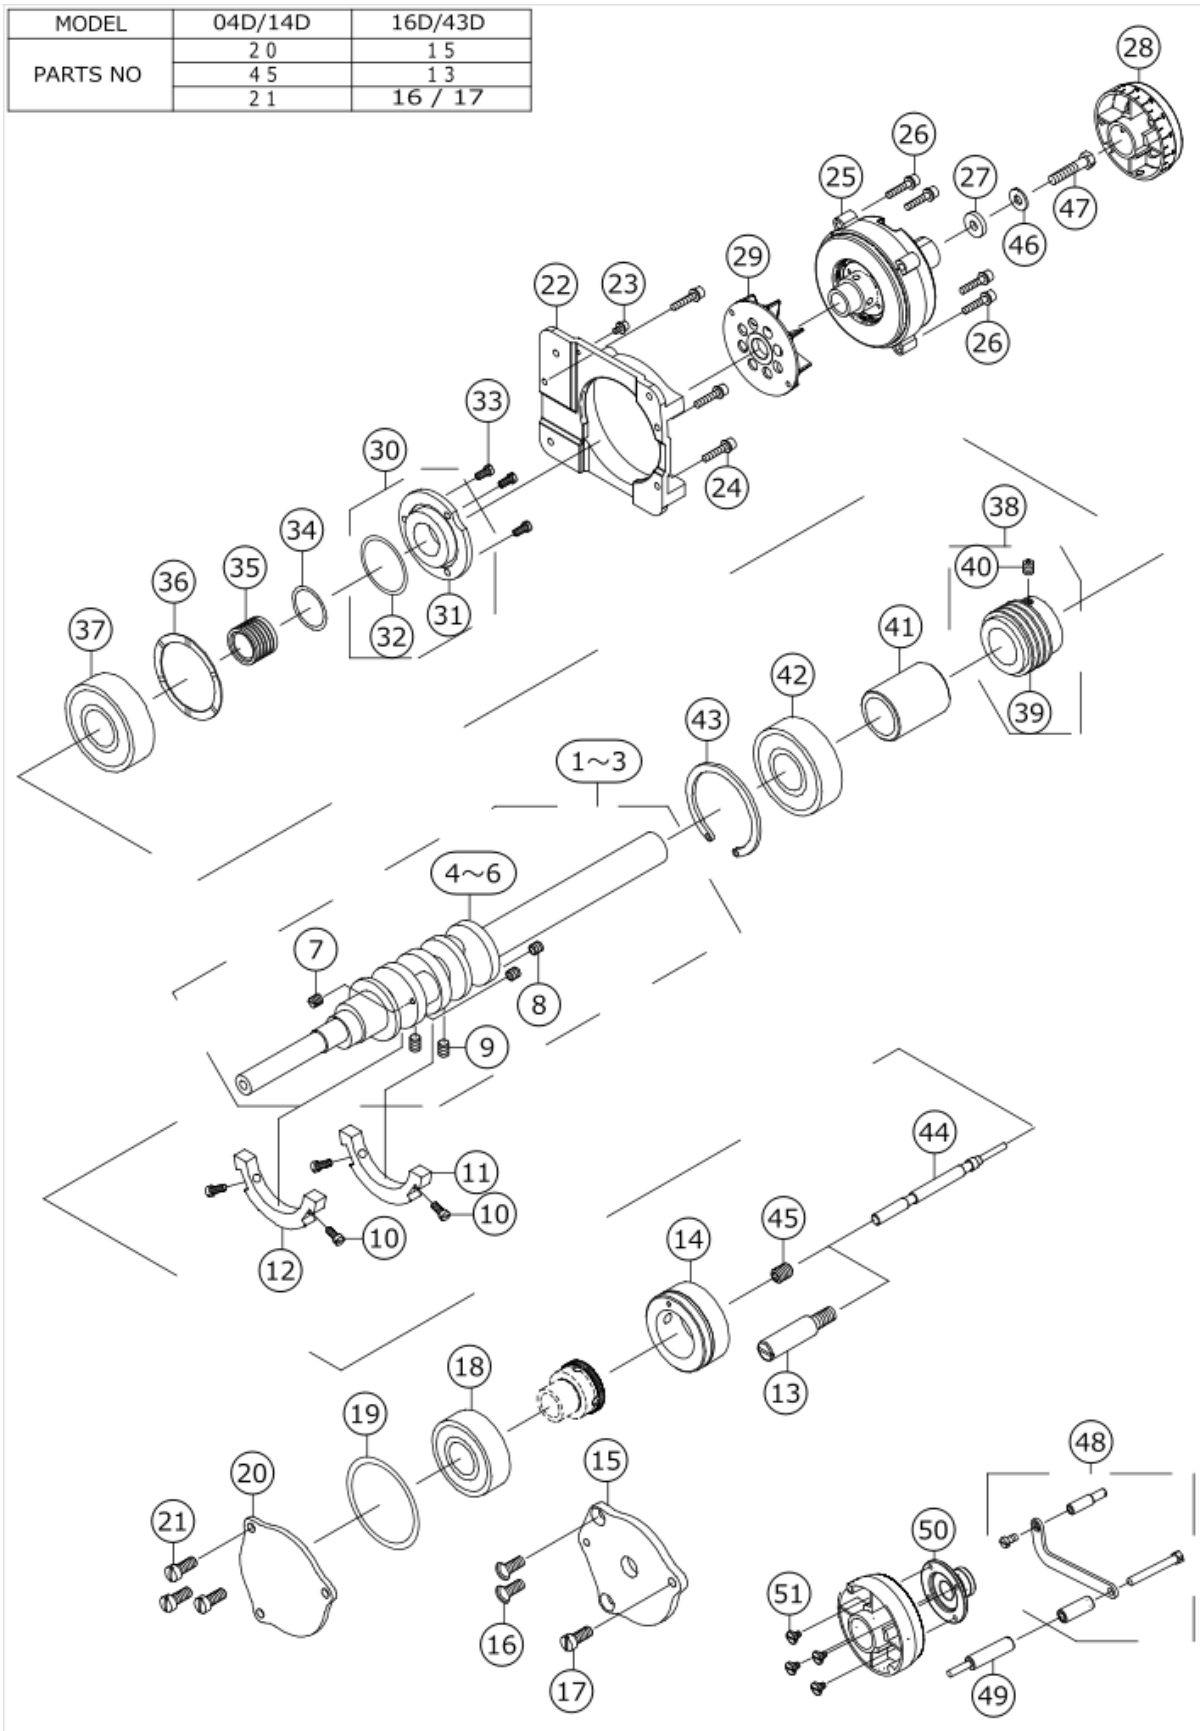

CRANKSHAFT COMPONENTS

MODEL	04D/14D	16D/43D
PARTS NO	20	15
	45	13
	21	16 / 17