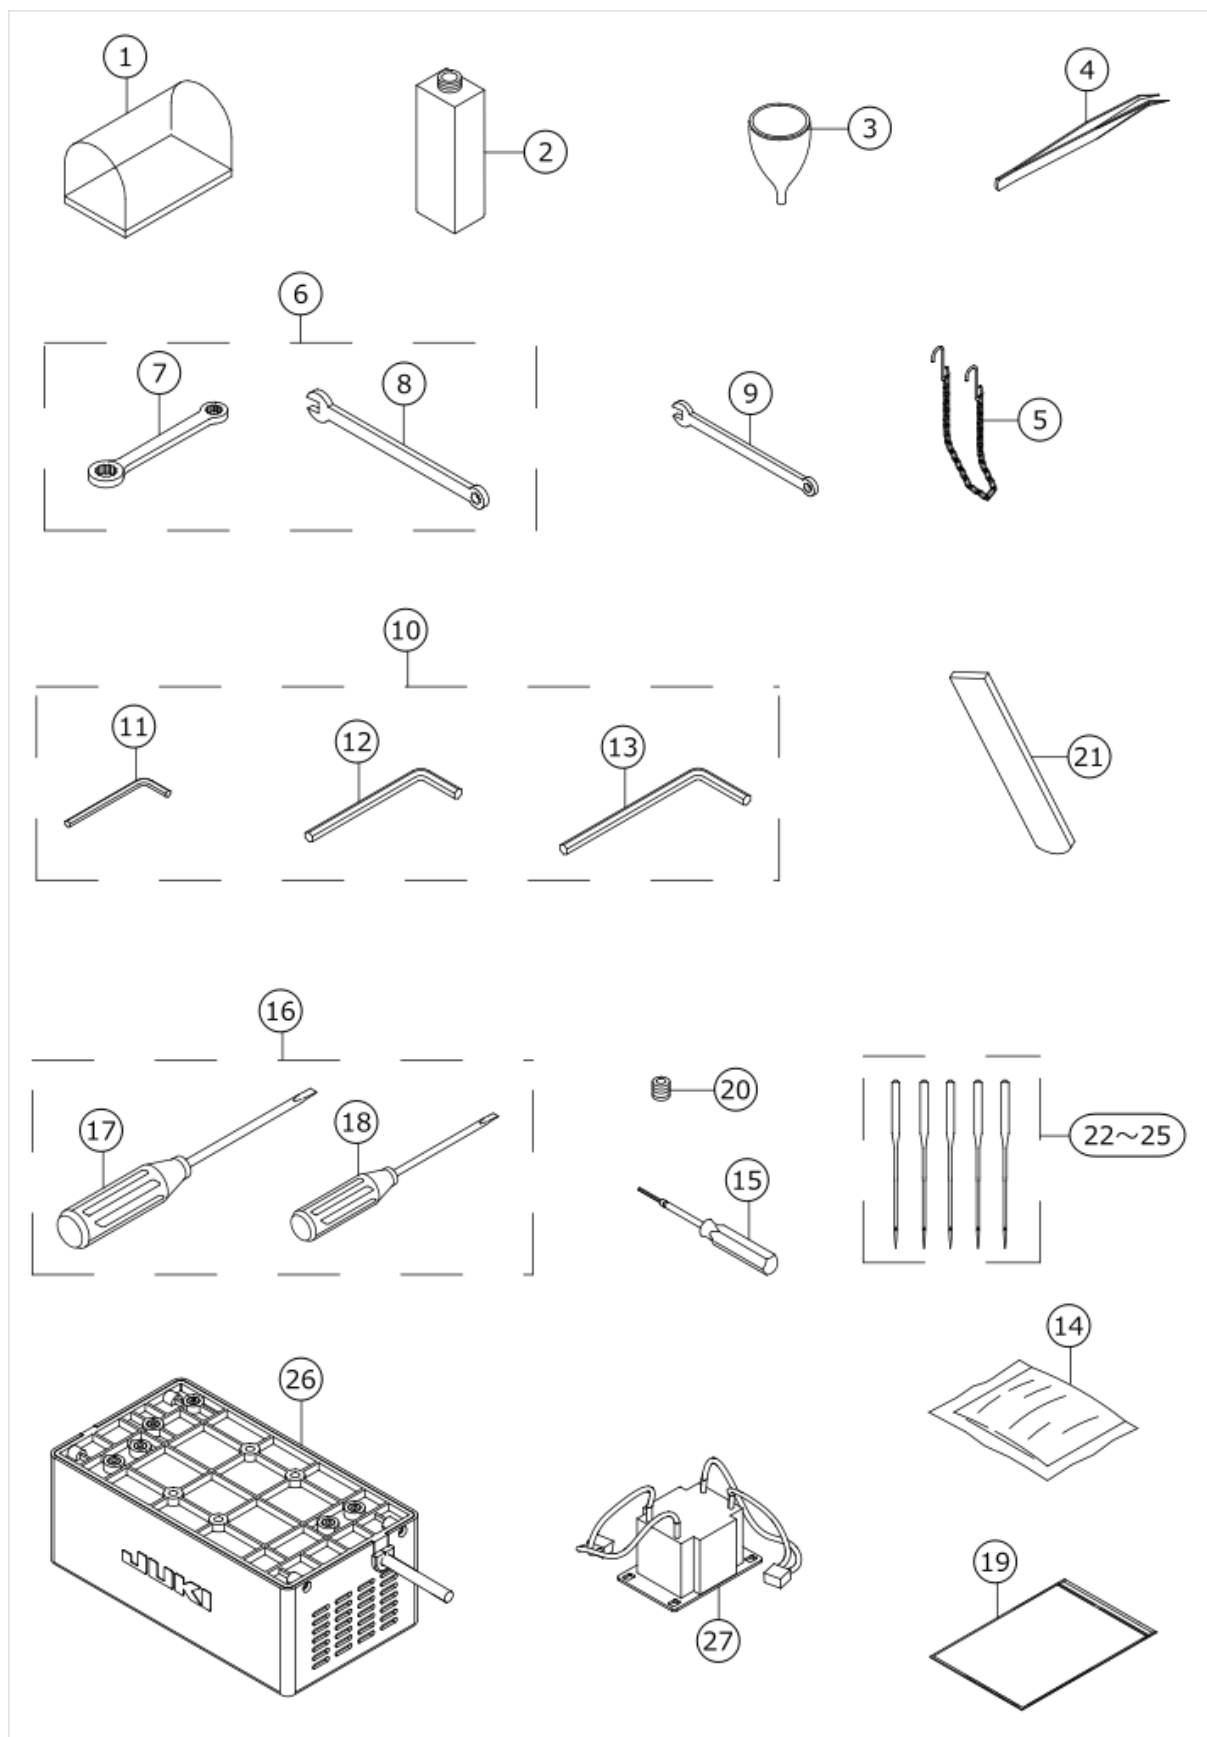

ACCESSORIES PARTS COMPONENTS

No.	品番	品名	備考	子部品	消耗品	個数
1	40235247	HEAD COVER				1.00
2	40159785	SEWING OIL J18(3)				1.00
3	70000757	FUNNEL				1.00
4	70000759	TWEEZERS				1.00
5	70000760	CHAIN				1.00
6	40159796	SPANNER COMB.				1.00
7	40159794	RING SPANNER		*		1.00
8	40159795	SPANNER		*		1.00
9	40171278	RING SPANNER				1.00
10	40159793	HEXAGONAL ROD SPANNER KEY COMB.				1.00
11	40159789	HEXAGONAL ROD SPANNER KEY		*		1.00
12	40159790	HEXAGONAL ROD SPANNER KEY		*		1.00
13	40159791	HEXAGONAL ROD SPANNER KEY		*		1.00
14	70000763	DESICCATIVE				1.00
15	70000758	HEXAGON SCREWDRIVER				1.00
16	40159792	SCREW DRIVER COMB.				1.00
17	40159787	SCREW DRIVER		*		1.00
18	40159788	SCREW DRIVER		*		1.00
19	70000761	TOOL BAG				1.00
20	70000498	E_SCREW				1.00
21	70000399	KNIFE				1.00
22	MDC270B1100	NEEDLE DCX27 #11				5.00
23	MDC270B0900	NEEDLE DCX27 #9	FOR 14D-24H			5.00
24	MDC270B1400	NEEDLE DCX27 #14	FOR 14D-44H/43D			5.00
25	MDC270B1600	NEEDLE DCX27 #16	FOR 16D-50H			5.00
26	40242705	REACTOR_COVER_CABLE_SET_DD	TYPE CE			1.00
27	40242703	REACTOR_DD	TYPE CE			1.00