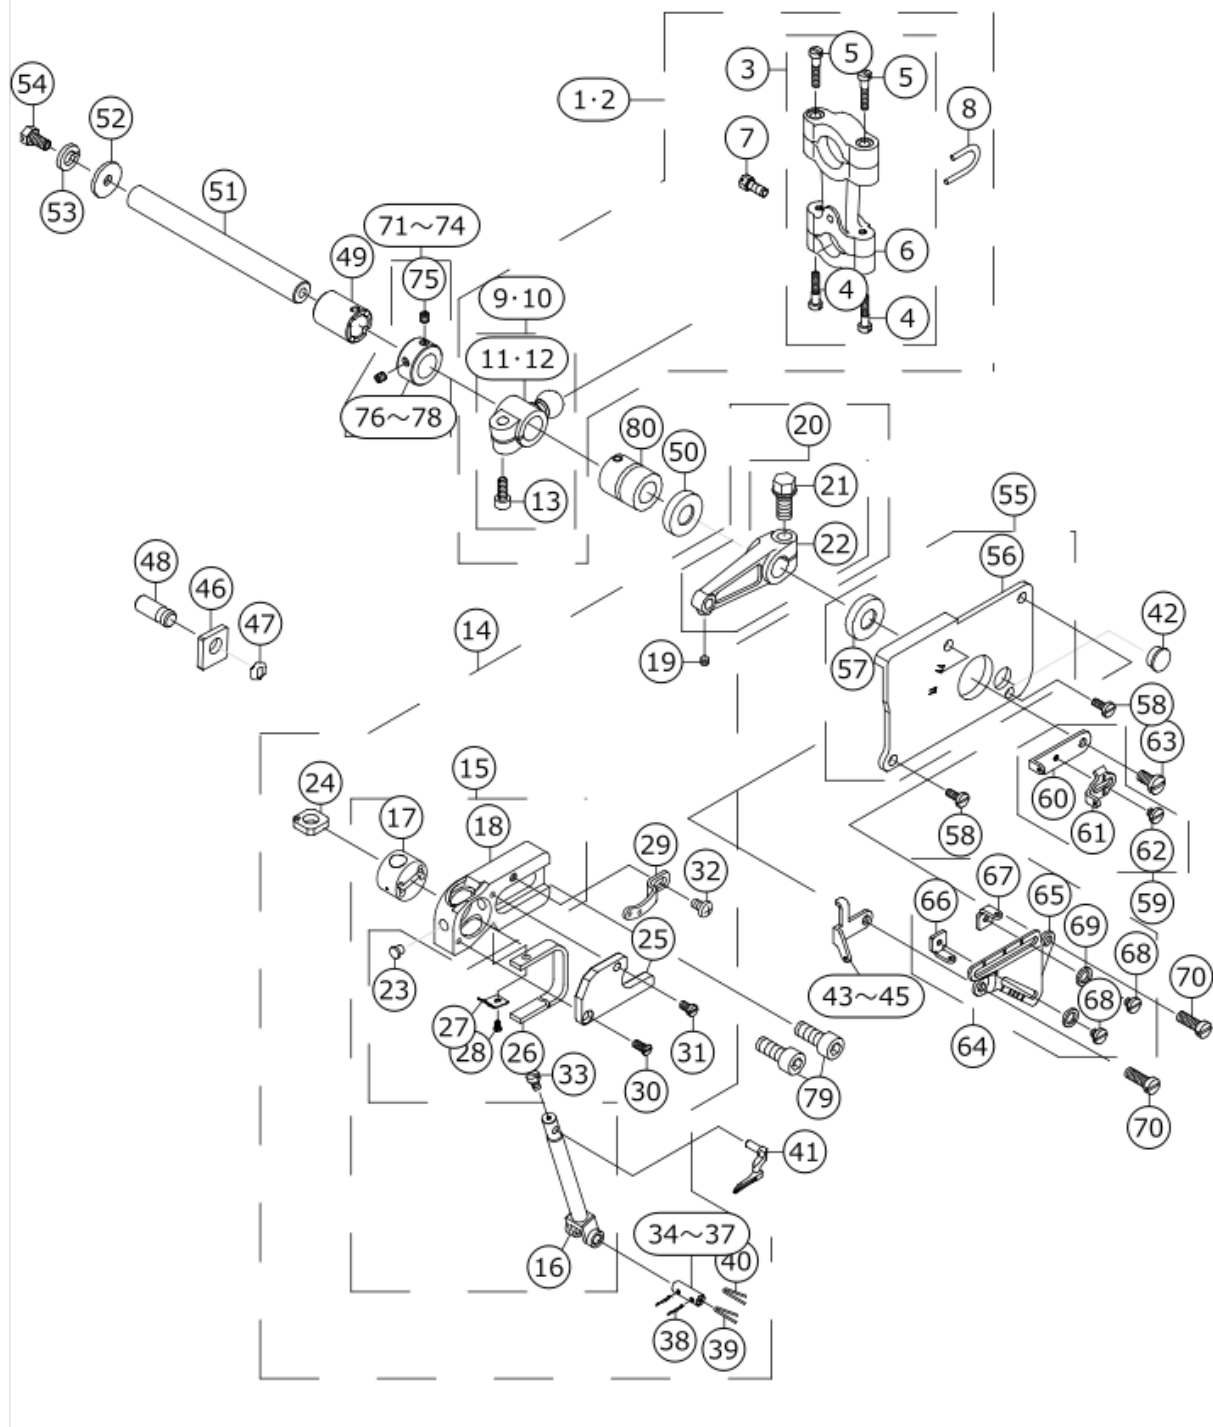

UPPER LOOPER COMPONENTS

MODEL	04D/16D	14D/43D	14D-44H	16D-50H
PARTS NO	74	73	71	(72) + (73)
	12	11	11	12
	10	9	9	10
	2	1	1	2
		43	44	45