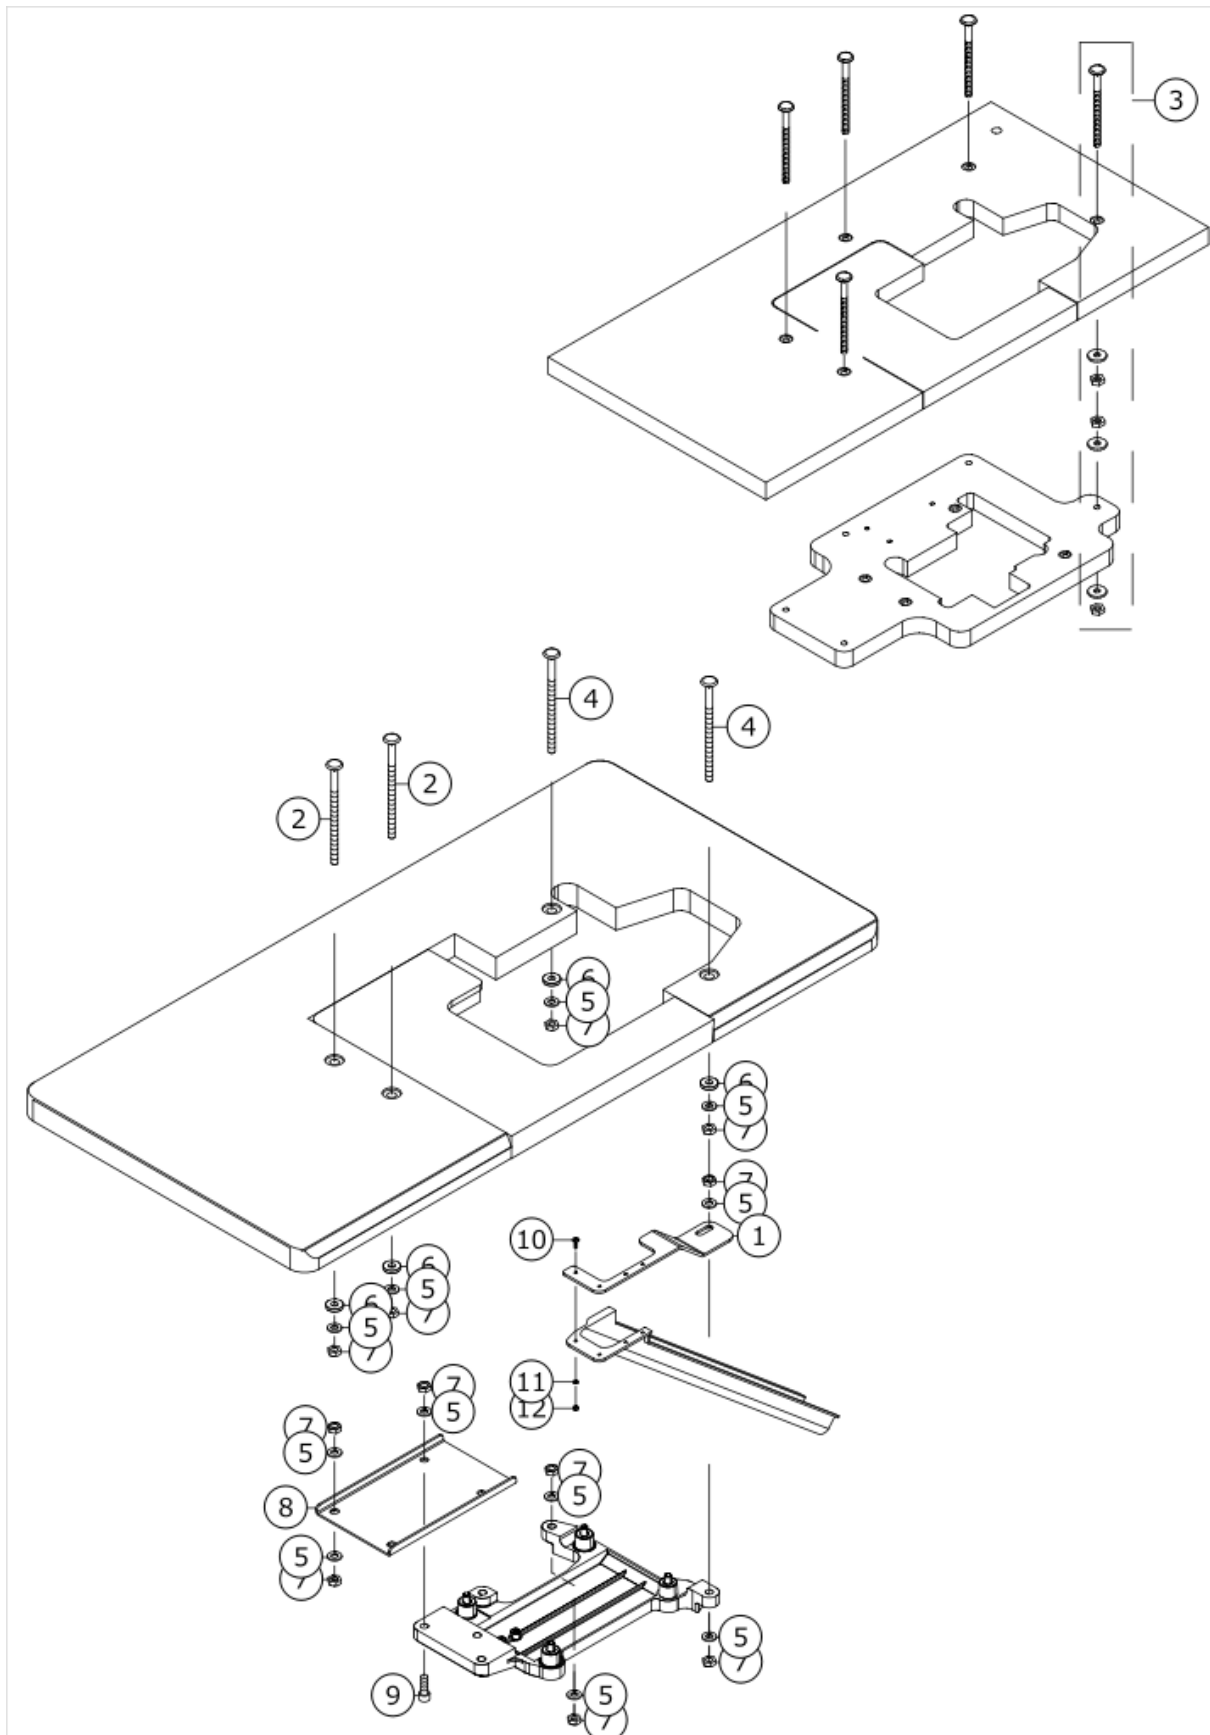

FULLY-SUNKEN TYPE TABLE COMPONENTS

No.	品番	品名	備考	子部品	消耗品	個数
1	40216755	FRAME HOLDING PLATE COUPLING				1.00
2	40216756	HOLDING PLATE BOLT				2.00
3	70000884	BOLT ASM.	FIVE PARTS ENC LOSED WITH THE DOTTED LINE ARE ENCLOSED			5.00
4	40216747	HOLDING PLATE BOLT				2.00
5	70000360	WASHER				14.00
6	40216748	SPRING WASHER M10				4.00
7	70000459	NUT M10X1.5 TYPE1				14.00
8	40216751	FRAME HOLDING PLATE COUPLING				1.00
9	40216752	SCREW M10 L=45				2.00
10	40159563	SCREW M4X0.7 L=20				4.00
11	40216753	WASHER M4				4.00
12	40216754	NUT M4X0.7 TYPE1				4.00